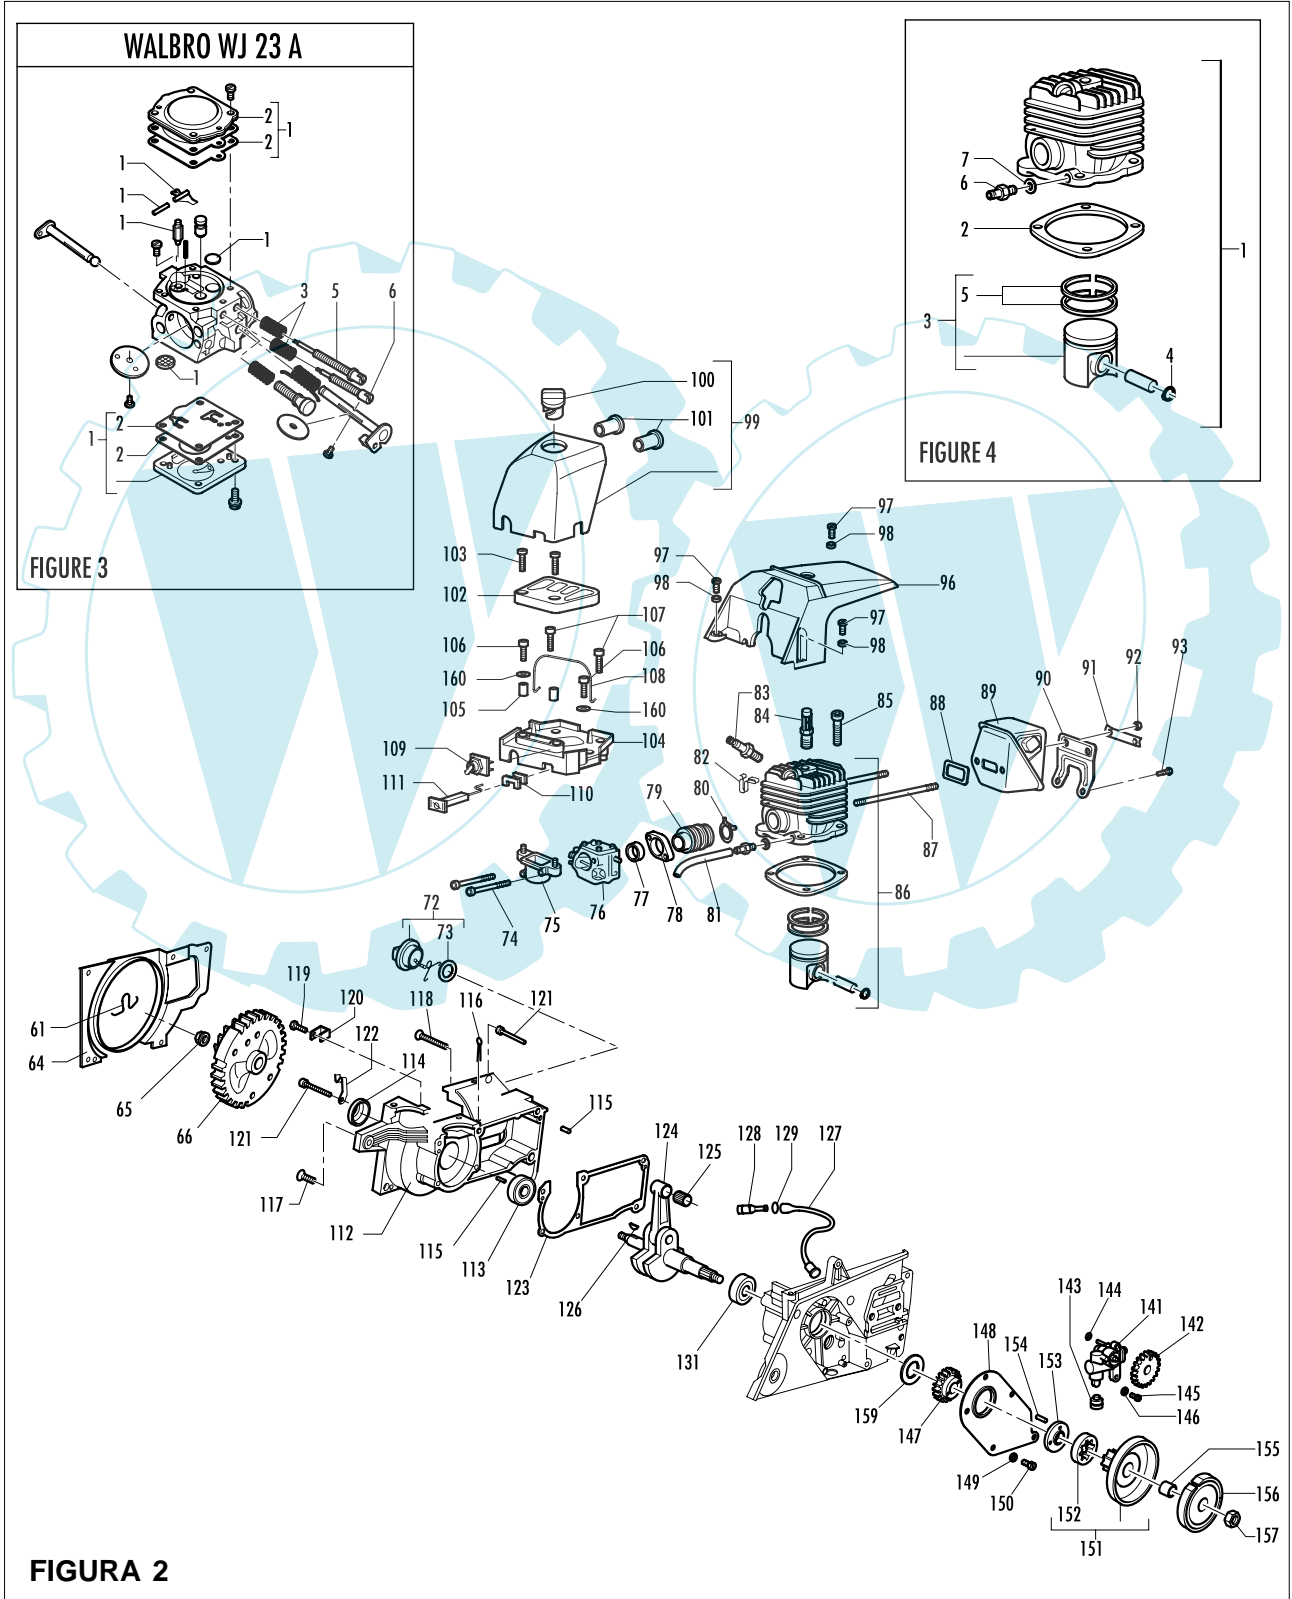

brand	McCULLOCH

date	FEB/03	SHEET 3/4

Model	Prefix
PROMAC 72 20"	01

Product number
24774700B